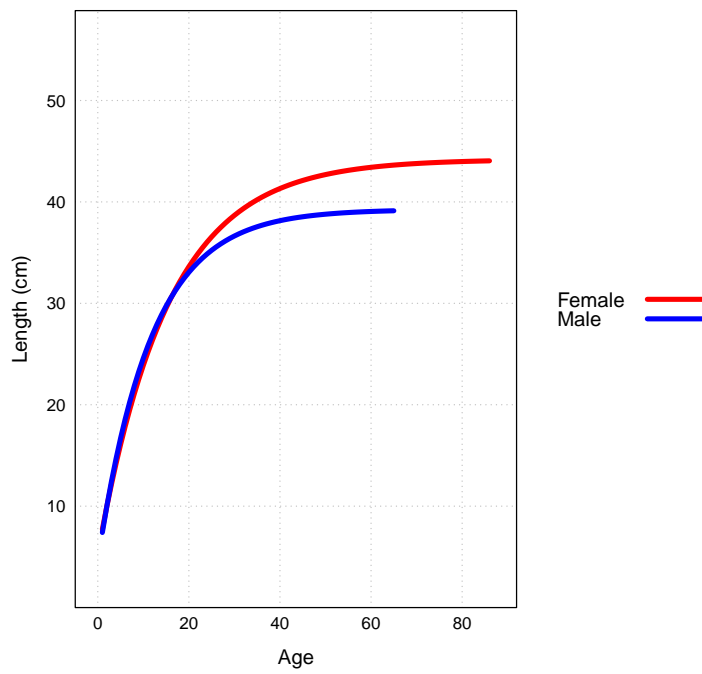

—Oxford English Dictionary

1 Overview

This vignette is only a series of plots, demonstrating how the **scape** plot examples look in a PDF document, as opposed to the default graphics device. Useful for package maintenance and as a visual overview of the package.

A general introduction to the **scape** and **plotMCMC** packages is in the vignette `R goes fishing`.

2 plotB

3 plotCA

4 plotCL

5 plotIndex

6 plotLA

7 plotN

8 plotSel