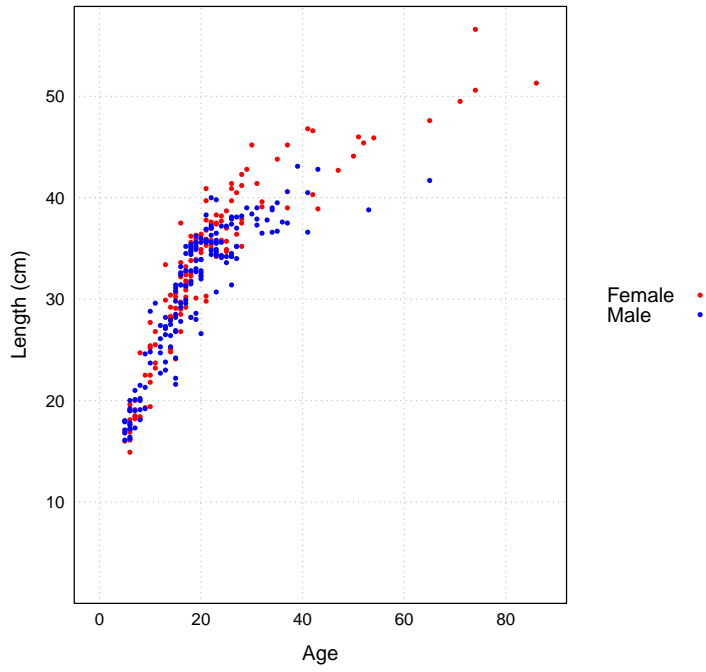

—Oxford English Dictionary

1 Overview

This vignette is only a series of plots, demonstrating how the **scape** plot examples look in a PDF document, as opposed to the default graphics device. Useful for package maintenance and as a visual overview of the package.

A general introduction to the **scape** and **plotMCMC** packages is in the vignette `R goes fishing`.

2 plotB

3 plotCA

4 plotCL

5 plotIndex

6 plotLA

7 plotN

8 plotSel