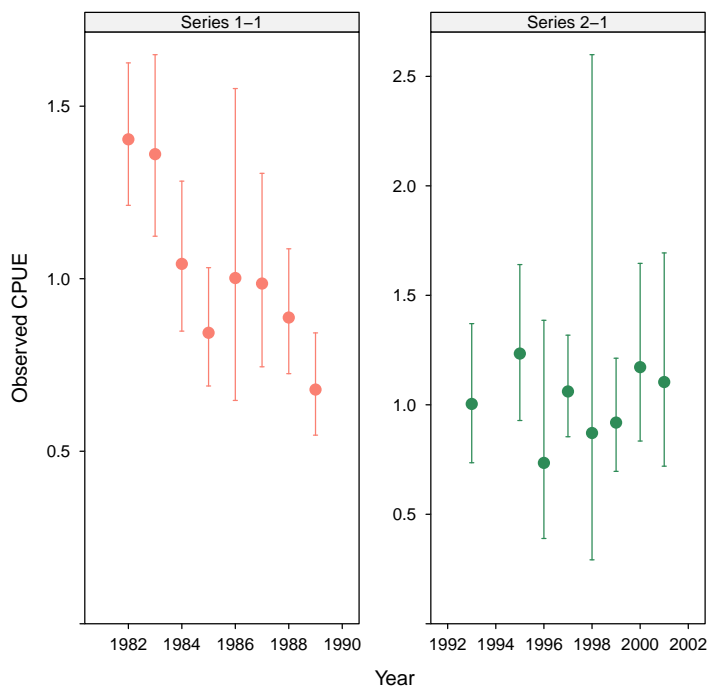

—Oxford English Dictionary

1 Overview

This vignette is only a series of plots, demonstrating how the **scape** plot examples look in a PDF document, as opposed to the default graphics device. Useful for package maintenance and as a visual overview of the package.

A general introduction to the **scape** and **plotMCMC** packages is in the vignette `R goes fishing`.

2 plotB

3 plotCA

4 plotCL

5 plotIndex

6 plotLA

7 plotN

8 plotSel