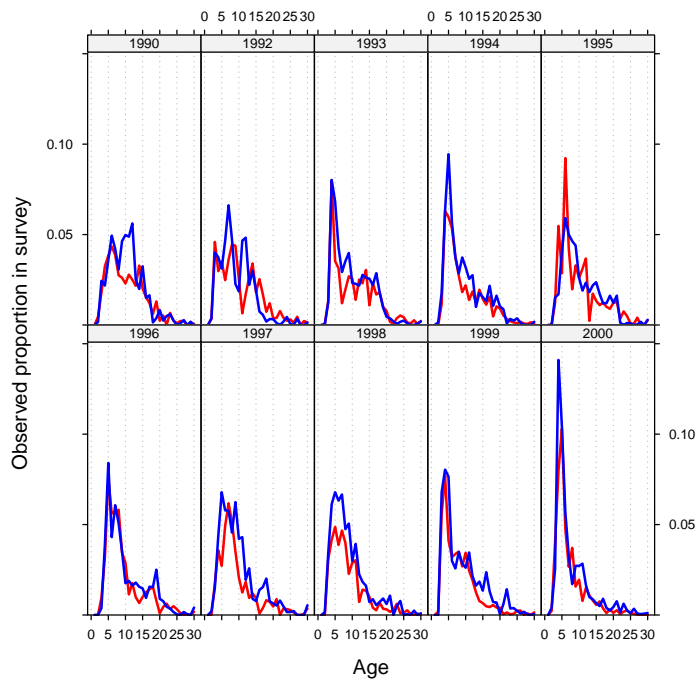

The **scape** gallery

Arni Magnusson

September 16, 2024

Contents

1	Overview	2
2	plotB	3
3	plotCA	4
4	plotCL	7
5	plotIndex	9
6	plotLA	11
7	plotN	12
8	plotSel	15

scape, n. *A view of scenery of any kind, whether consisting of land, water, cloud, or anything else.*

—Oxford English Dictionary

1 Overview

This vignette is only a series of plots, demonstrating how the **scape** plot examples look in a PDF document, as opposed to the default graphics device. Useful for package maintenance and as a visual overview of the package.

A general introduction to the **scape** and **plotMCMC** packages is in the vignette `R goes fishing`.

2 plotB

3 plotCA

4 plotCL

5 plotIndex

6 plotLA

7 plotN

8 plotSel