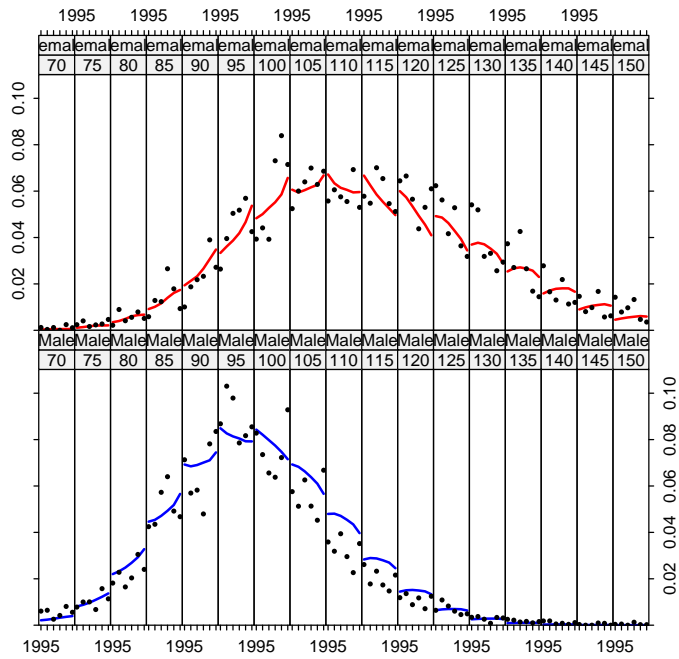

—Oxford English Dictionary

1 Overview

This vignette is only a series of plots, demonstrating how the **scape** plot examples look in a PDF document, as opposed to the default graphics device. Useful for package maintenance and as a visual overview of the package.

A general introduction to the **scape** and **plotMCMC** packages is in the vignette `R goes fishing`.

2 plotB

3 plotCA

4 plotCL

5 plotIndex

6 plotLA

7 plotN

8 plotSel