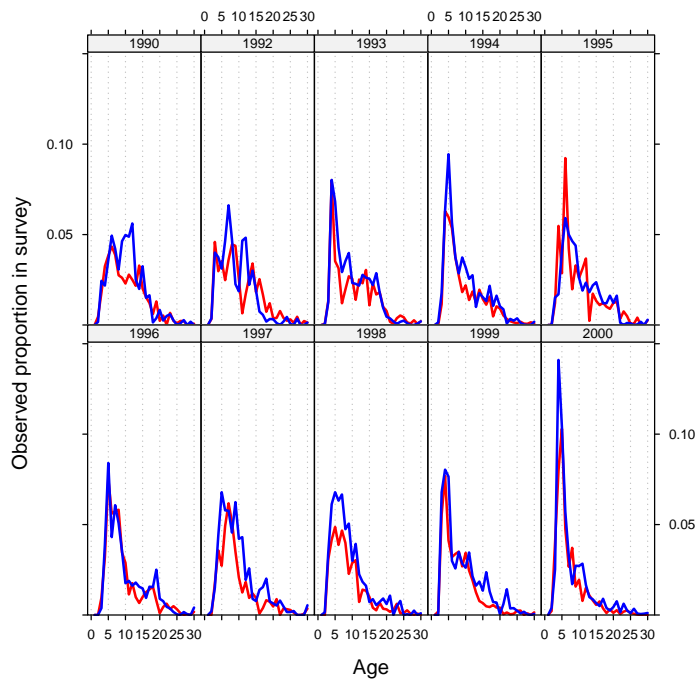

The **scape** gallery

Arni Magnusson

November 21, 2024

Contents

1	Overview	2
2	plotB	3
3	plotCA	4
4	plotCL	7
5	plotIndex	9
6	plotLA	11
7	plotN	12
8	plotSel	15

scape, n. *A view of scenery of any kind, whether consisting of land, water, cloud, or anything else.*

—Oxford English Dictionary

1 Overview

This vignette is only a series of plots, demonstrating how the **scape** plot examples look in a PDF document, as opposed to the default graphics device. Useful for package maintenance and as a visual overview of the package.

A general introduction to the **scape** and **plotMCMC** packages is in the vignette `R goes fishing`.

2 plotB

3 plotCA

4 plotCL

5 plotIndex

6 plotLA

7 plotN

8 plotSel