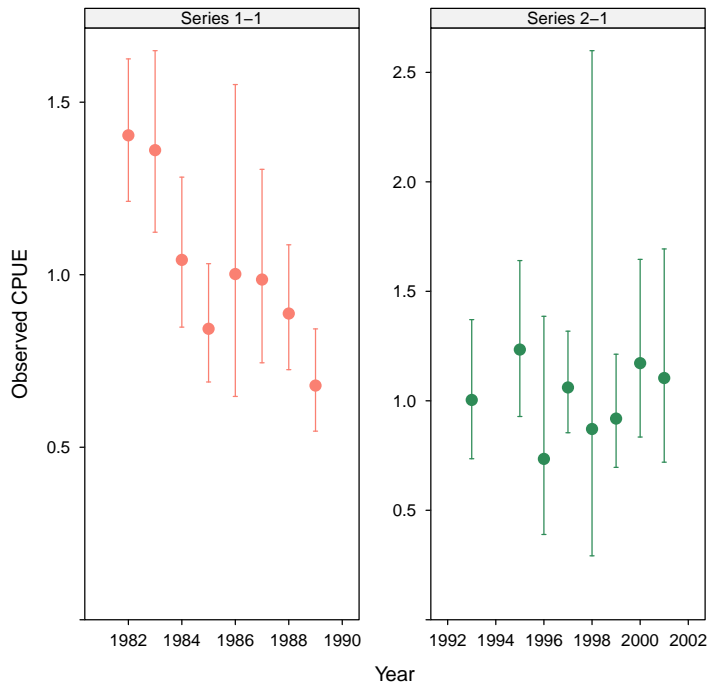

—Oxford English Dictionary

1 Overview

This vignette is only a series of plots, demonstrating how the **scape** plot examples look in a PDF document, as opposed to the default graphics device. Useful for package maintenance and as a visual overview of the package.

A general introduction to the **scape** and **plotMCMC** packages is in the vignette `R goes fishing`.

2 plotB

3 plotCA

4 plotCL

5 plotIndex

6 plotLA

7 plotN

8 plotSel