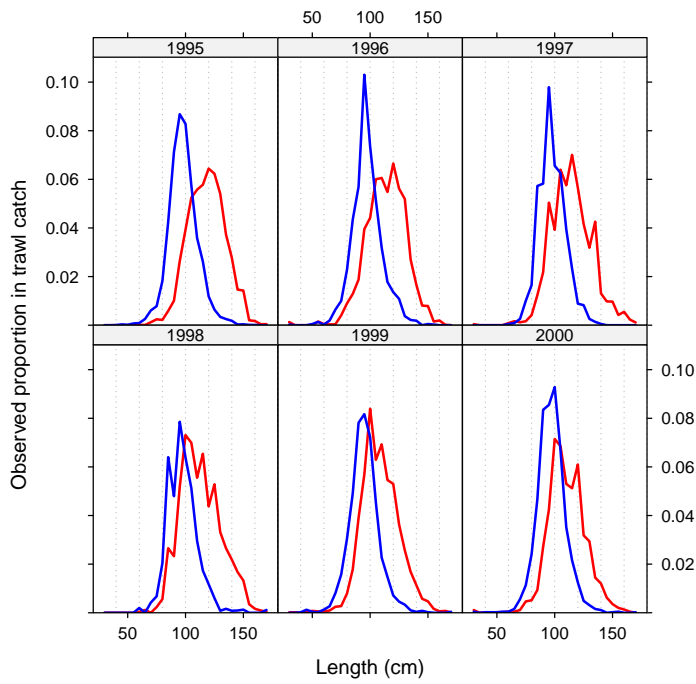

—Oxford English Dictionary

1 Overview

This vignette is only a series of plots, demonstrating how the **scape** plot examples look in a PDF document, as opposed to the default graphics device. Useful for package maintenance and as a visual overview of the package.

A general introduction to the **scape** and **plotMCMC** packages is in the vignette `R goes fishing`.

2 plotB

3 plotCA

4 plotCL

5 plotIndex

6 plotLA

7 plotN

8 plotSel