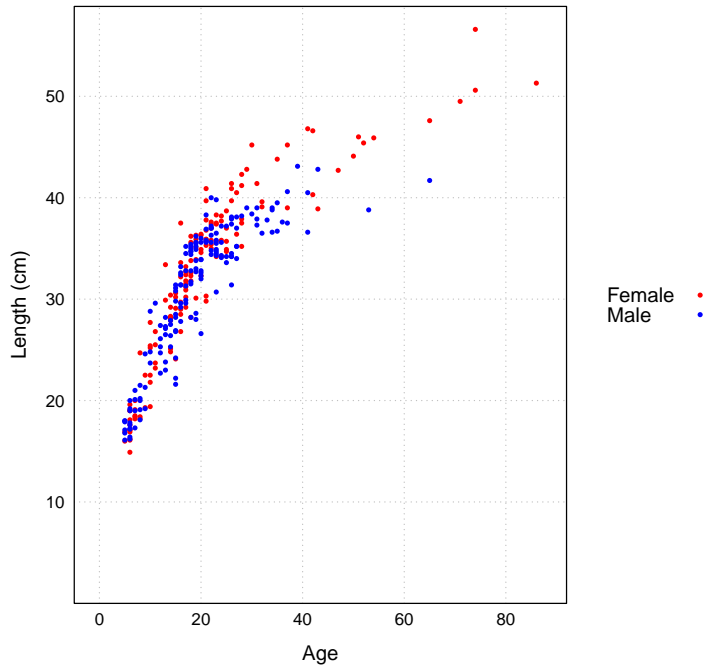

—Oxford English Dictionary

1 Overview

This vignette is only a series of plots, demonstrating how the **scape** plot examples look in a PDF document, as opposed to the default graphics device. Useful for package maintenance and as a visual overview of the package.

A general introduction to the **scape** and **plotMCMC** packages is in the vignette `R goes fishing`.

2 plotB

3 plotCA

4 plotCL

5 plotIndex

6 plotLA

7 plotN

8 plotSel