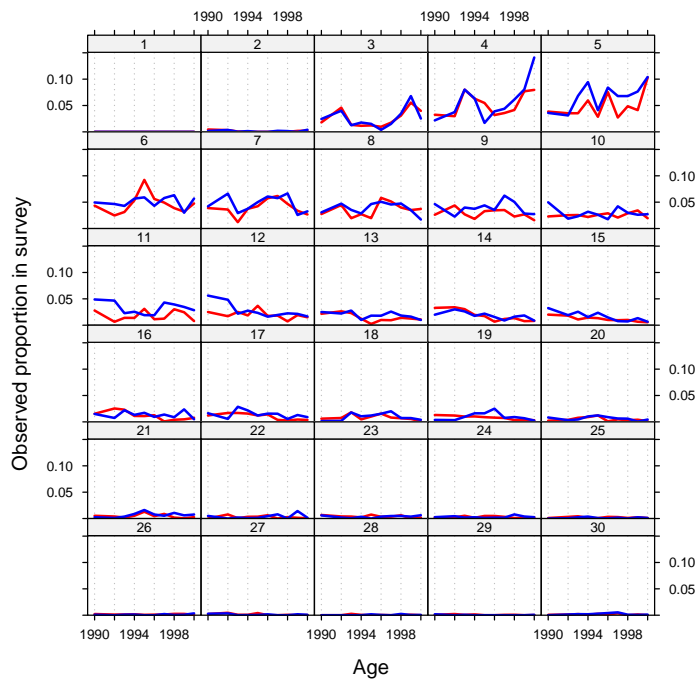

—Oxford English Dictionary

1 Overview

This vignette is only a series of plots, demonstrating how the **scape** plot examples look in a PDF document, as opposed to the default graphics device. Useful for package maintenance and as a visual overview of the package.

A general introduction to the **scape** and **plotMCMC** packages is in the vignette `R goes fishing`.

2 plotB

3 plotCA

4 plotCL

5 plotIndex

6 plotLA

7 plotN

8 plotSel