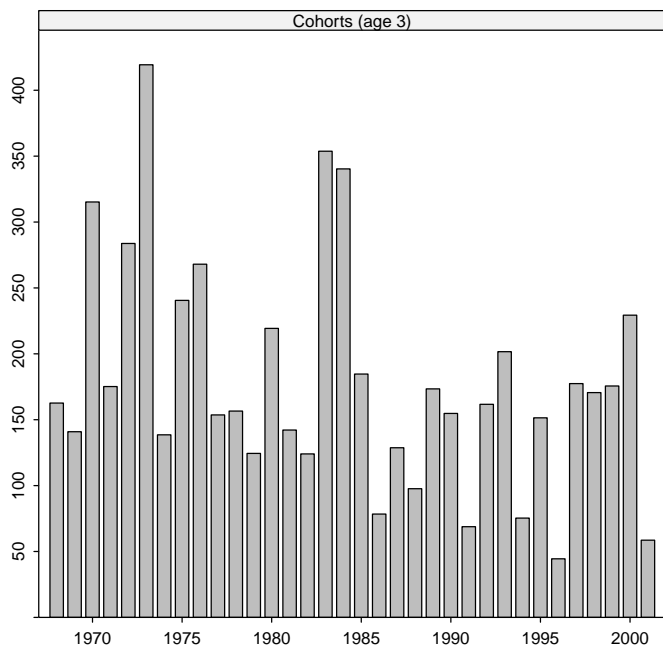

—Oxford English Dictionary

1 Overview

This vignette is only a series of plots, demonstrating how the **scape** plot examples look in a PDF document, as opposed to the default graphics device. Useful for package maintenance and as a visual overview of the package.

A general introduction to the **scape** and **plotMCMC** packages is in the vignette `R goes fishing`.

2 plotB

3 plotCA

4 plotCL

5 plotIndex

6 plotLA

7 plotN

8 plotSel