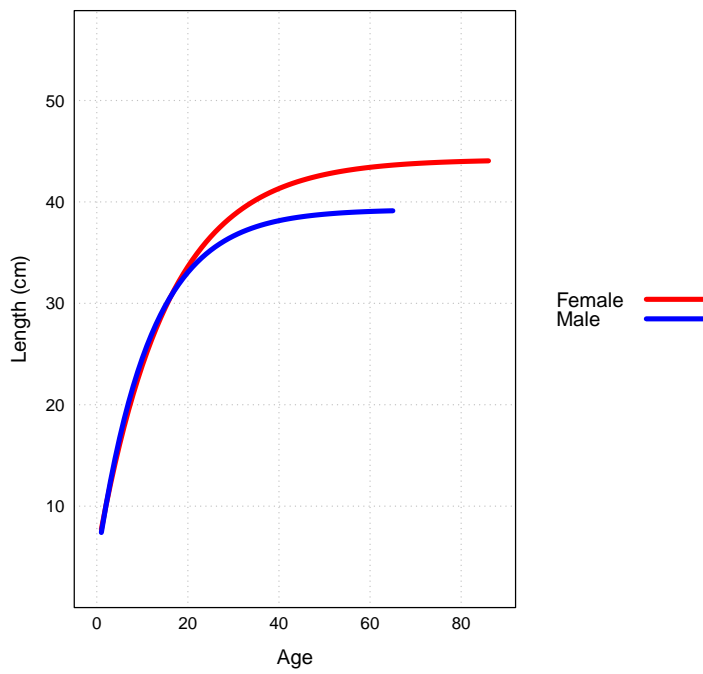

—Oxford English Dictionary

1 Overview

This vignette is only a series of plots, demonstrating how the **scape** plot examples look in a PDF document, as opposed to the default graphics device. Useful for package maintenance and as a visual overview of the package.

A general introduction to the **scape** and **plotMCMC** packages is in the vignette `R goes fishing`.

2 plotB

3 plotCA

4 plotCL

5 plotIndex

6 plotLA

7 plotN

8 plotSel