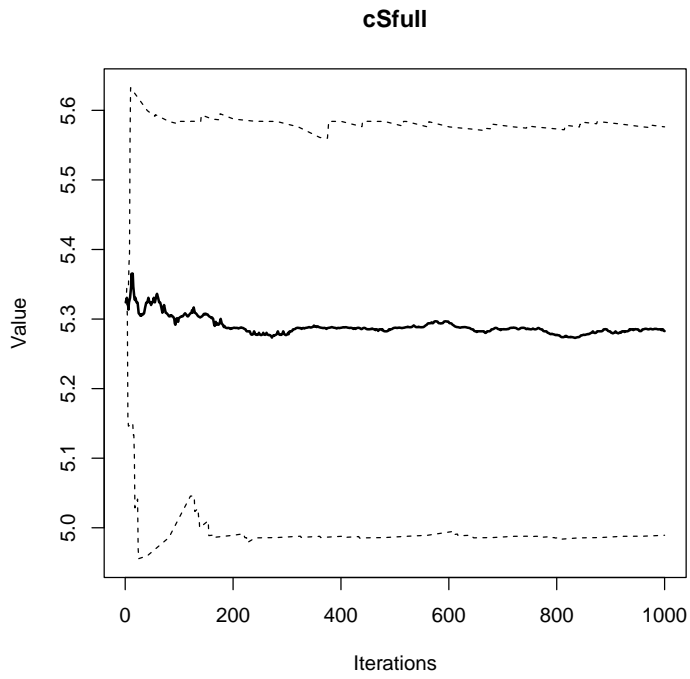

The **plotMCMC** gallery

Arni Magnusson

November 15, 2024

Contents

1	Overview	2
2	plotAuto	3
3	plotCumu	4
4	plotDens	6
5	plotQuant	7
6	plotSplom	9
7	plotTrace	10

1 Overview

This vignette is only a series of plots, demonstrating how the **plotMCMC** plot examples look in a PDF document, as opposed to the default graphics device. Useful for package maintenance and as a visual overview of the package.

2 plotAuto

3 plotCumu

4 plotDens

5 plotQuant

6 plotSplom

7 plotTrace