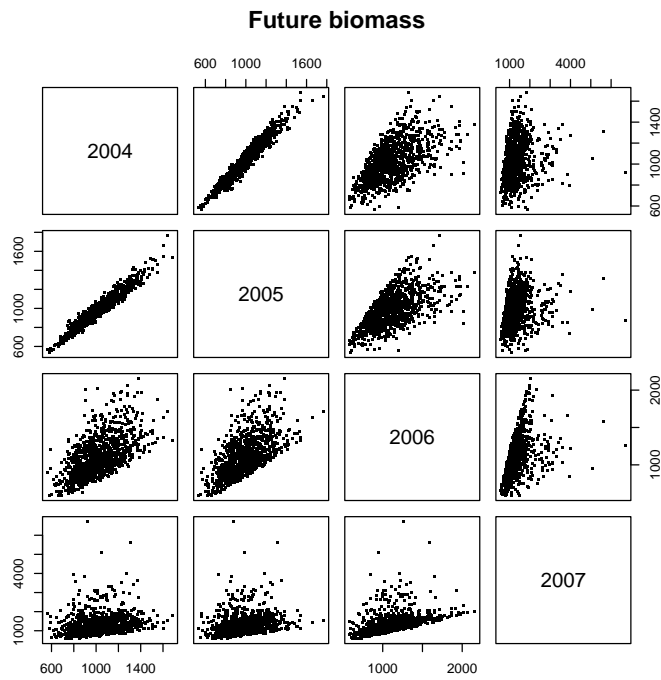

The **plotMCMC** gallery

Arni Magnusson

November 15, 2024

Contents

1	Overview	2
2	plotAuto	3
3	plotCumu	4
4	plotDens	6
5	plotQuant	7
6	plotSplom	9
7	plotTrace	10

1 Overview

This vignette is only a series of plots, demonstrating how the **plotMCMC** plot examples look in a PDF document, as opposed to the default graphics device. Useful for package maintenance and as a visual overview of the package.

2 plotAuto

3 plotCumu

4 plotDens

5 plotQuant

6 plotSplom

7 plotTrace