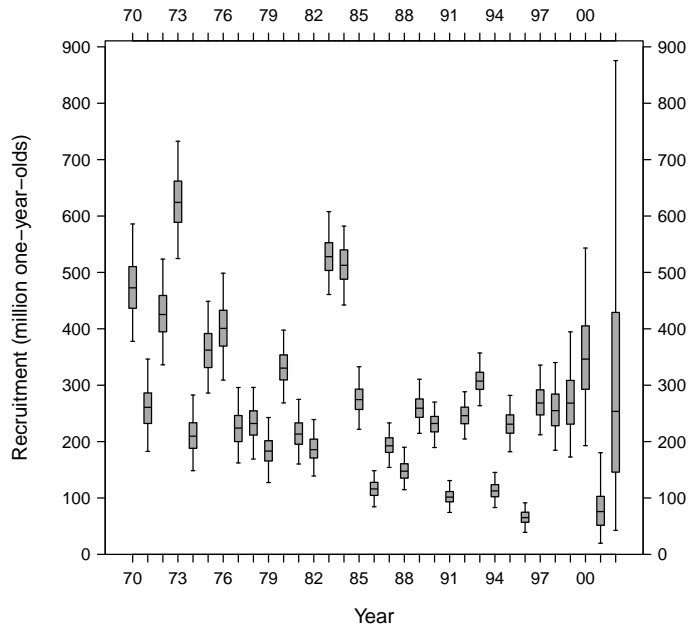

The **plotMCMC** gallery

Arni Magnusson

November 15, 2024

Contents

1	Overview	2
2	plotAuto	3
3	plotCumu	4
4	plotDens	6
5	plotQuant	7
6	plotSplom	9
7	plotTrace	10

1 Overview

This vignette is only a series of plots, demonstrating how the **plotMCMC** plot examples look in a PDF document, as opposed to the default graphics device. Useful for package maintenance and as a visual overview of the package.

2 plotAuto

3 plotCumu

4 plotDens

5 plotQuant

6 plotSplom

7 plotTrace