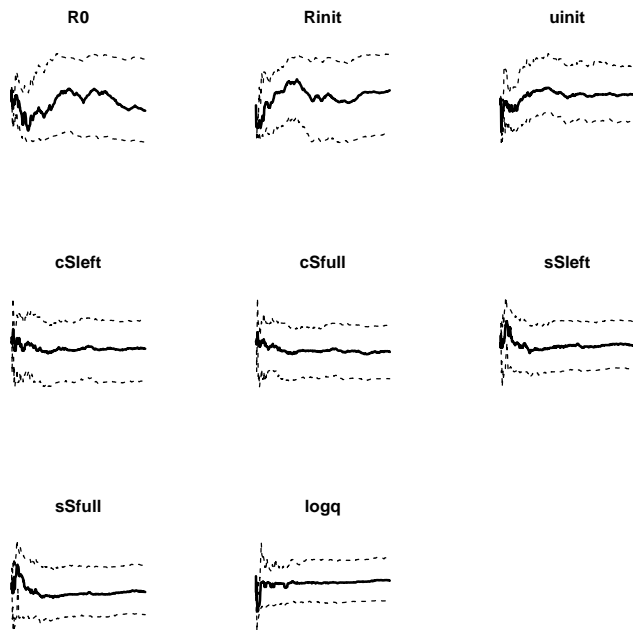

The **plotMCMC** gallery

Arni Magnusson

November 15, 2024

Contents

1	Overview	2
2	plotAuto	3
3	plotCumu	4
4	plotDens	6
5	plotQuant	7
6	plotSplom	9
7	plotTrace	10

1 Overview

This vignette is only a series of plots, demonstrating how the **plotMCMC** plot examples look in a PDF document, as opposed to the default graphics device. Useful for package maintenance and as a visual overview of the package.

2 plotAuto

3 plotCumu

4 plotDens

5 plotQuant

6 plotSplom

7 plotTrace