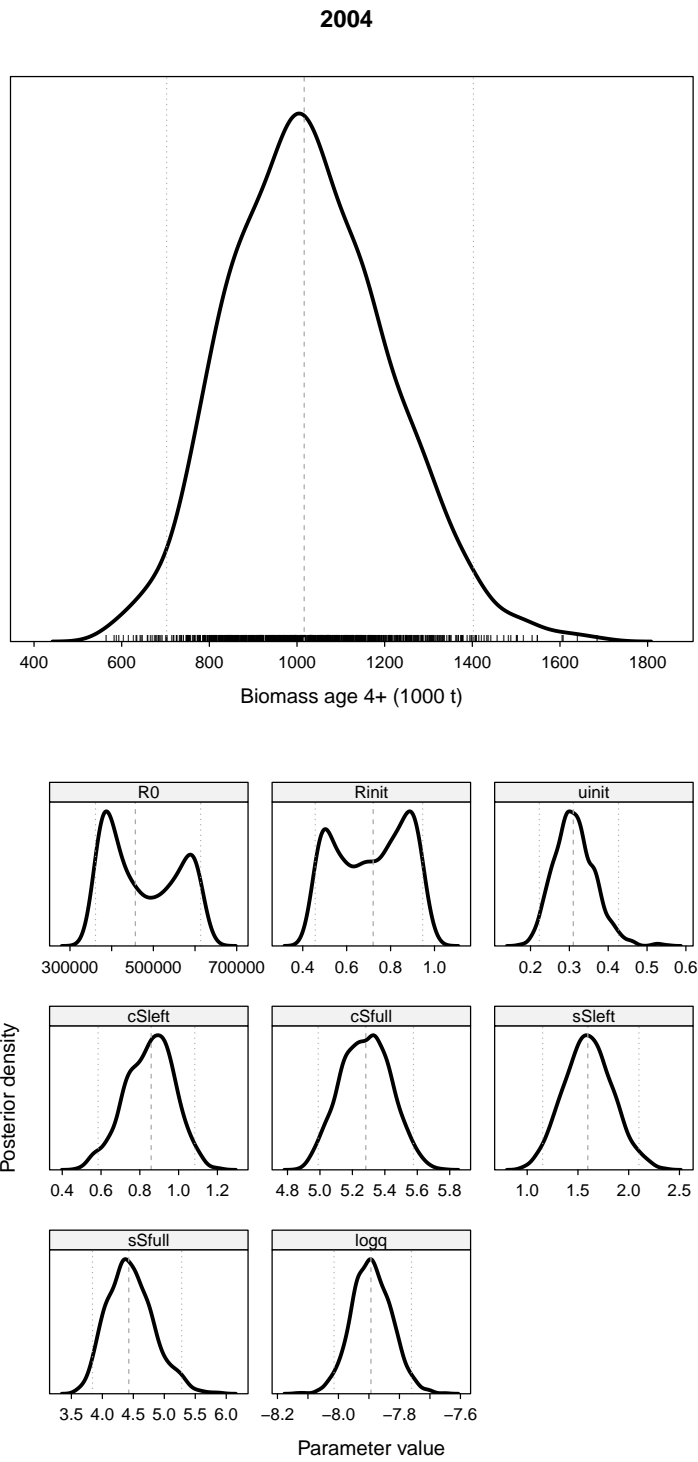

The **plotMCMC** gallery

Arni Magnusson

November 15, 2024

Contents

1	Overview	2
2	plotAuto	3
3	plotCumu	4
4	plotDens	6
5	plotQuant	7
6	plotSplom	9
7	plotTrace	10

1 Overview

This vignette is only a series of plots, demonstrating how the **plotMCMC** plot examples look in a PDF document, as opposed to the default graphics device. Useful for package maintenance and as a visual overview of the package.

2 plotAuto

3 plotCumu

4 plotDens

5 plotQuant

6 plotSplom

7 plotTrace