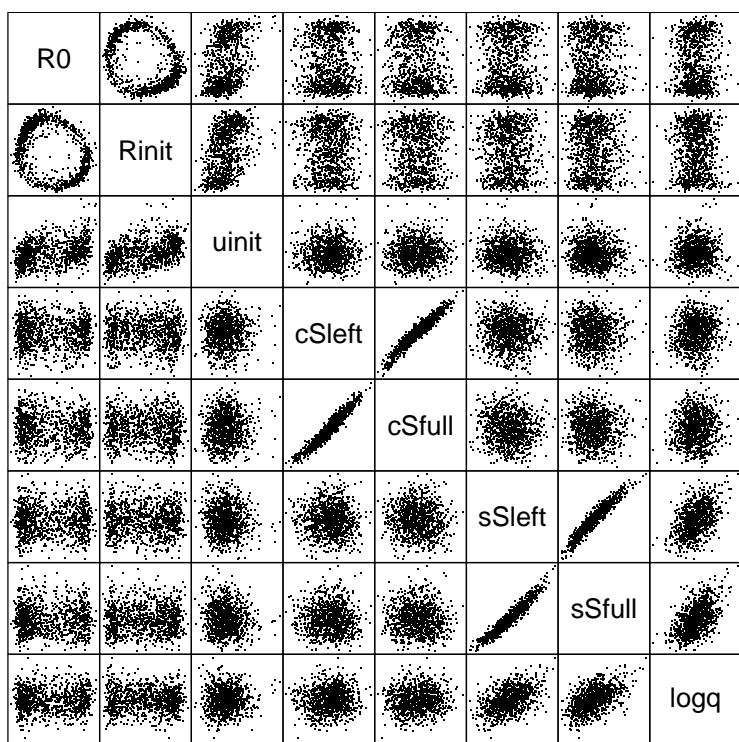

The **plotMCMC** gallery

Arni Magnusson

November 15, 2024

Contents

1	Overview	2
2	plotAuto	3
3	plotCumu	4
4	plotDens	6
5	plotQuant	7
6	plotSplom	9
7	plotTrace	10

1 Overview

This vignette is only a series of plots, demonstrating how the **plotMCMC** plot examples look in a PDF document, as opposed to the default graphics device. Useful for package maintenance and as a visual overview of the package.

2 plotAuto

3 plotCumu

4 plotDens

5 plotQuant

6 plotSplom

7 plotTrace